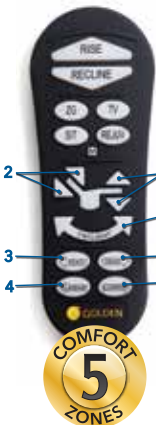

EZ Sleeper

MAXICOMFORT® Series PR761

Model Number	PR761-MLA
Size	Medium/Large
Weight Capacity	375 LBS
Positioning	Maxicomfort
Comfort Zone(s)	5
Twilight Technology	YES
Chaise Seat	YES
Pocketed Coil Seat	YES
Back Type	Seam
Removable Back Option	NO
Head Rest Cover	NO
Arm Rest Covers	NO
Overall Width	34"
Overall Height	46"
Width Between Arms	22"
Floor to Top of Seat	21"
Seat Depth	21"
Seat to Top of Back	30"
Seat to Top of Arm	8"
Distance Required from Wall Reclined	24"
Extension Reclined from Back of Seat to End of Foot Rest	43"
Life Time Warranty, Chair Frame, Lift Frame, Recline Mechanism	YES
Warranty on Electrical parts	3 YR
Pro Rated Years 4 Thru 7	YES
Warranty on Mechanical Labor	3 YR
Warranty on Electrical Labor	1 YR
Hand Control Routing	Inside Arm
Extra Pocket Option	Standard
Heat & Massage Option	NO
Articulating Headrest Option	Standard
Adjustable Lumbar Option	Standard
AutoFlex Option	NO
Foot Rest Extension Option	NO
Straight Lift Option	NO
USB Charging Port	Control Box
Battery Backup	NO
Place of Origin	USA

SmartTek Diagnostic System STANDARD on all Golden models.

TWILIGHT

The World's Most Advanced
Power Positioning Lift Recliner
with Patented Twilight Technology!

Shown in Bourbon

HEALTHY BENEFITS:

- Elevates Feet Above Heart
- Supports Natural 'S' Shape of Spine
- Alleviates Pressure On Lungs
- Stylish New Track Arm Design
- Distributes Weight
- Available in Luxurious Brisa® Fabrics With Breathable Technology
- Relieves Pressure Points
- Encourages Proper Posture

Comfort Zone™ by GOLDEN

Comfort Zones 1 - 5 This positioning system incorporates all five adjustable comfort zones to create the ultimate wellness comfort experience with our patented Twilight Technology. Each Comfort Zone can be adjusted independently by using the exclusive AutoDrive™ hand control.